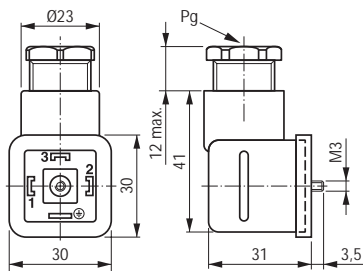

Dimensions (in mm)

Square Connector DIN 43650 form A