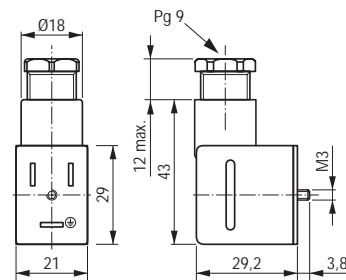

Base - form F

Contacts	Code
3 + Gnd	PE3F
2 + Gnd	PE7F

Dimensions (in mm)

Square Connector DIN 43650 form A

Rectangular Connector DIN 43650 form B

Base - form B
(for square connector)

Base - form C
(for square connector)