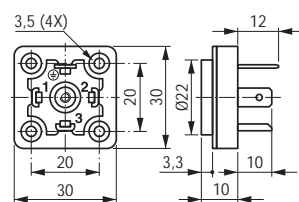

Base - form F

Contacts	Code
3 + Gnd	PE3F
2 + Gnd	PE7F

Dimensions (in mm)

Square Connector DIN 43650 form A

Rectangular Connector DIN 43650 form B

Base - form B
(for square connector)

Base - form C
(for square connector)