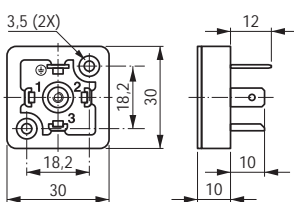

Base - form F

Contacts	Code
3 + Gnd	PE3F
2 + Gnd	PE7F

Dimensions (in mm)

Square Connector DIN 43650 form A

Rectangular Connector DIN 43650 form B

Base - form B
(for square connector)

Base - form C
(for square connector)