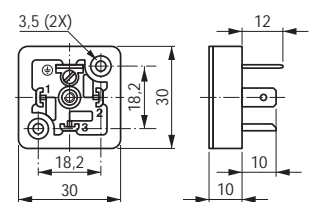

Base - form F
(for square connector)

Special Applications

The products presented in this catalog are models of regular commercial use, however we are able to develop "personalized" models for special applications.

Contact us for:

- Connector with incorporated cable
- Enclosure and cable-gland in gray color