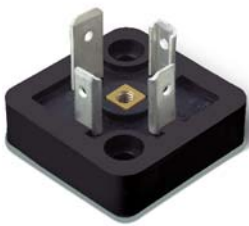

- Thermoplastic connector with incorporated cable entry protection
- Construction according to DIN 43650 (EN 175301-803)
- Square or rectangular housing option
- Ideal to connect solenoid valves, sensors, motors, etc.
- Protection Degree IP65
- Male/female polarized connection
- Choice of 2 contacts + ground or 3 contacts + ground

Specifications

Construction	according to DIN 43650	
Electrical Rating	nominal: 10A at 250 Vac	inrush current: 16A
Nº of Contacts	2 active contacts + 1 ground or 3 active contacts + 1 ground	
Contact Resistance	5mΩ max. initial by contact	
Temperature	+85°C maximum (work and storage)	
Protection Degree	IP55 (for complete connector with cable entry protection) (EN 60529)	
Cable Entry	Pg9 (cables Ø6 to 8mm) or Pg11 (cables Ø8 to 10mm)	
Materials	Housing:	Reinforced Thermoplastic black
	Inserts:	Reinforced Thermoplastic black
	Contacts :	Silver Plated Brass

Subject to change without prior notice

Connectors

Square Connector
DIN 43650 form A

Contacts	Entry	Code
3 + Gnd	Pg9	PE3H
	Pg11	PE5H
2 + Gnd	Pg9	PE7H
	Pg11	PE9H

Rectangular Connector
DIN 43650 form B

Contacts	Entry	Code
2 + Gnd	Pg9	PF7H

Bases (for Square Conector DIN 43650 form A)

Base - form B

Contacts	Code
3 + Gnd	PE3B
2 + Gnd	PE7B

Base - form C

Contacts	Code
3 + Gnd	PE3C
2 + Gnd	PE7C

Base - form D

Contacts	Code
3 + Gnd	PE3D
2 + Gnd	PE7D