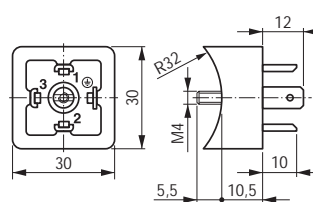

Specifications

Construction	according to DIN 43650	
Electrical Rating	nominal: 10A at 250 Vac	inrush current: 16A
Nº of Contacts	2 active contacts + 1 ground or 3 active contacts + 1 ground	
Contact Resistance	5mΩ max. initial by contact	
Temperature	+85°C maximum (work and storage)	
Protection Degree	IP55 (for complete connector with cable entry protection) (EN 60529)	
Cable Entry	Pg9 (cables Ø6 to 8mm) or Pg11 (cables Ø8 to 10mm)	
Materials	Housing:	Reinforced Thermoplastic black
	Inserts:	Reinforced Thermoplastic black
	Contacts :	Silver Plated Brass

Base - form F

Contacts	Code
3 + Gnd	PE3F
2 + Gnd	PE7F

Dimensions (in mm)

Square Connector DIN 43650 form A

Rectangular Connector DIN 43650 form B

Base - form B
(for square connector)

Base - form C
(for square connector)