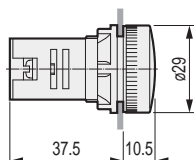

Integral Pilot Light

Type	Color ①	Code
integrated LED 24Vcc	Yellow	C7PLA24
	Green	C7PLV24
	Red	C7PLR24
	Translucent	C7PLT24
integrated LED 230Vca	Yellow	C7PLA230
	Green	C7PLV230
	Red	C7PLR230
	Translucent	C7PLT230