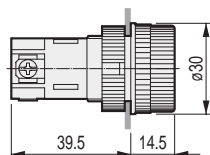

Direct supply (bulb not included) ②	Color	Code
	Green	C7PNV
	Red	C7PNR
	Yellow	C7PNA
	Blue	C7PNZ
	Translucent	C7PNT

① Other color options under consultant.

Subject to change without prior notice

BA9S bulbs ③

Type	Voltage	Power	Code	Type	Voltage	Color	Code
Incandescent	6V	1.5W	C5AL615	LED high brightness	48Vcc	Red	C5ALLR3C
		2.4W	C5AL624			Green	C5ALLV3C
	12V	1.2W	C5AL1212		120Vca	Red	C5ALLR5A
		2.4W	C5AL2424			Green	C5ALLV5A
	24V	1.2W	C5AL2412	Neon ④	120V	-	C5ALN120
		2.4W	C5AL2424			-	C5ALN220
	48V	1.2W	C5AL4812	Neon ④	220V	-	C5ALN220
		2.4W	C5AL4824				
120V	2.4W	C5AL12024					

② For bulbs LED to reject the internal diffuser.

③ Use KAP bulbs always. Bulbs with more than 2.4W may cause damage in the product due the generated heating, mostly in hot enviroments. If you have questions. please contact our technical department.

④ Do not use Neon bulb in pilot lights with green lens.