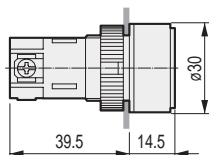

Integral Pushbutton

Pushbutton spring return with incorporated contact element 1NO + 1NC, determining a integral monoblock unit.

Options of color only on the button; bezel always is black.

Color ①	Code
Green	C7BNV11
Red	C7BNR11
Black	C7BNP11

① Other color options under consultant.